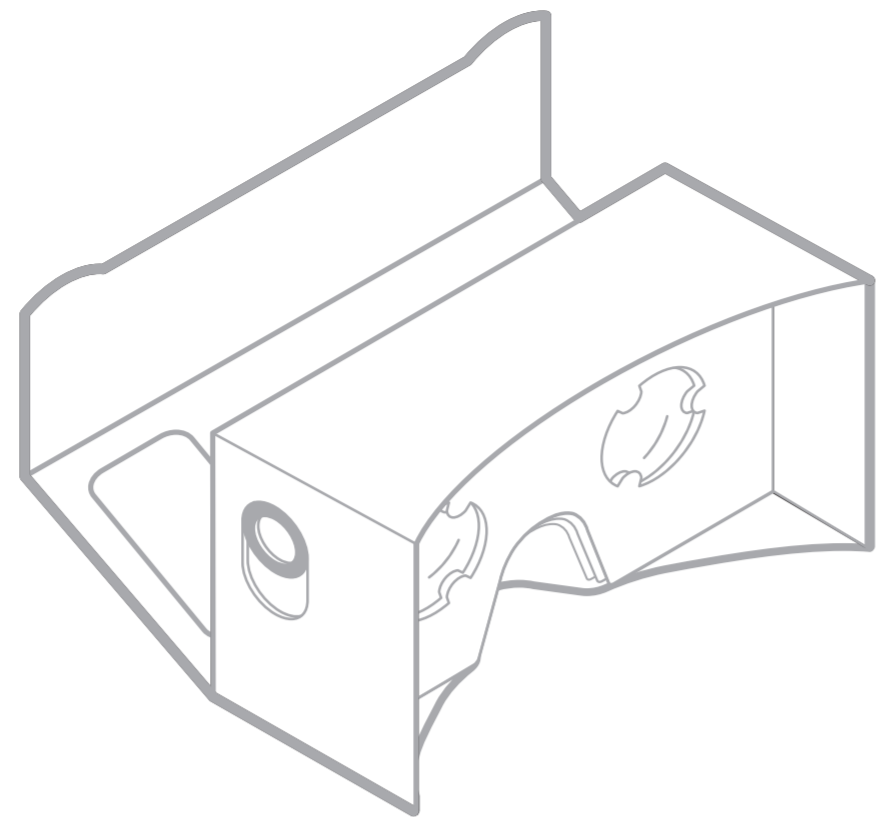

MAN A GIBSON/ MARTELLI

- Instructions:*
- 01. Fold up like the diagram.
 - 02. Use the self adhesive to hold the sides together
 - 03. Magnet goes into circular hole on inside, washer on outside
 - 04. Download Android App www.GibsonMartelli.com/MANA
- look for the VR section.
 - 05. N.b. You will need to get a magnet & lenses kit.